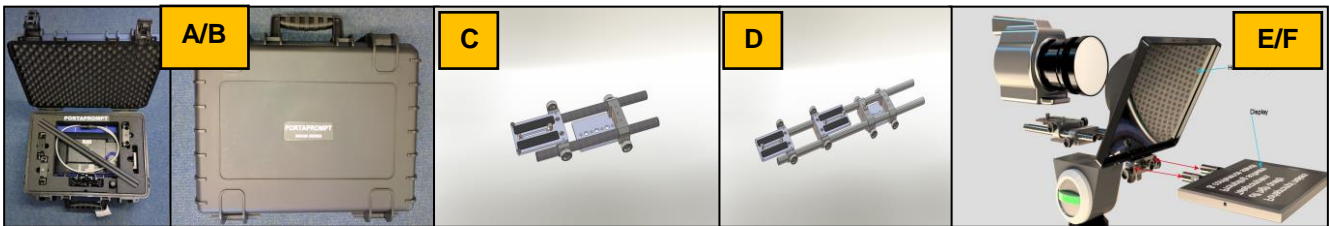

Product Details

The system uses 15mm bars to connect a camera to the Rig which comprises of Glass Frame, T10 glass reflectors, Folding Cloth Hood (which simply laces around the lens to prevent light entering the rear of the hood) and Mounting Clamps all designed to integrate together for ease of transport.

PORTAPROMPT

- A. **365-001** includes:- 10" Frame for attachment to 15mm rigging plate, 2 x carbon fibre rods, 2 x alloy rods, Cloth Hood, 2 x T10 glass, reflector & cover, Mounting Clamps & lightweight carrying case - **£595 ex VAT**
- B. **365-001/13** includes:- 13" Frame for attachment to 15mm rigging plate, 2 x carbon fibre rods, 2 x alloy rods, Cloth Hood, 2 x T13 glass, reflector & cover, Mounting Clamps & lightweight carrying case - **£650 ex VAT**
- C. **365-015** –15mm bars & rigging plate - includes 2 x clamps & 2 x short carbon fibre rods - **£160 ex VAT**
- D. **365-016** - 15mm bars & rigging plate with long carbon fibre bars (450mm), 1 x tripod plate, 2 x camera plates & clamps for cameras like Sony PMW-500 with long lens - **£210 ex VAT**
- E. **465-007** – 7" Micro Prompt Display (1000 Nits), includes power supply, Portaprompt WinDigi Lite Software, 10m HDMI cable & special mounting clamps to rig on 365 Personal Prompter – **£550 ex vat**
- F. **465-010** – 10" Micro Prompt (350 Nits) includes power supply, Portaprompt WinDigi Lite Software, 10m HDMI cable & special mounting clamps to rig on 365 Personal Prompter – **£550 ex vat**