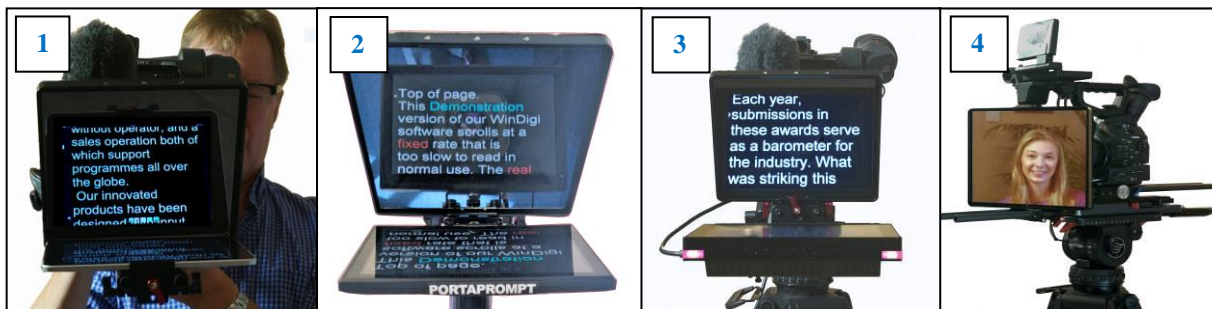

PORTAPROMPT

TABLET and MICRO PROMPT RIGGING SYSTEMS

365 / 465 Personal Prompting Assistant – For all types of cameras (DSLR to Systems Cameras) - a lightweight and flexible system that rigs on 15mm bars providing a prompting system for hand held shooting, conventional ENG / EFP / Studio cameras tripods, PTZ, Jimmy Jibs and Steadicam operations.

A prompting device for every day of the year!

Applications

1. 365-001 tablet and phone rigging or 365-001/13 for 13" i-Pad Pro type tablets
2. 7" / 10" Micro Prompt - 465 rig (note needs WinDigi software)
3. 12" On-camera head up display (note needs WinDigi software)
4. Passive or Active Intertron

Product Details

The system uses 15mm bars to connect a camera to the Rig which comprises of Glass Frame, T10 glass reflectors, Folding Cloth Hood (which simply laces around the lens to prevent light entering the rear of the hood) and Mounting Clamps all designed to integrate together for ease of transport.

The **365-001** (10" rig) comes with **2 x T10 glass reflectors** and the **365-001/13** (13" rig) with **2 x T13 glass reflectors** (one to go & one spare), short **carbon and alloy rigging rods, fixing screws** and a **lightweight carrying case** which can accommodate all 365 / 465 components.

The kit can be bought or rented from us!